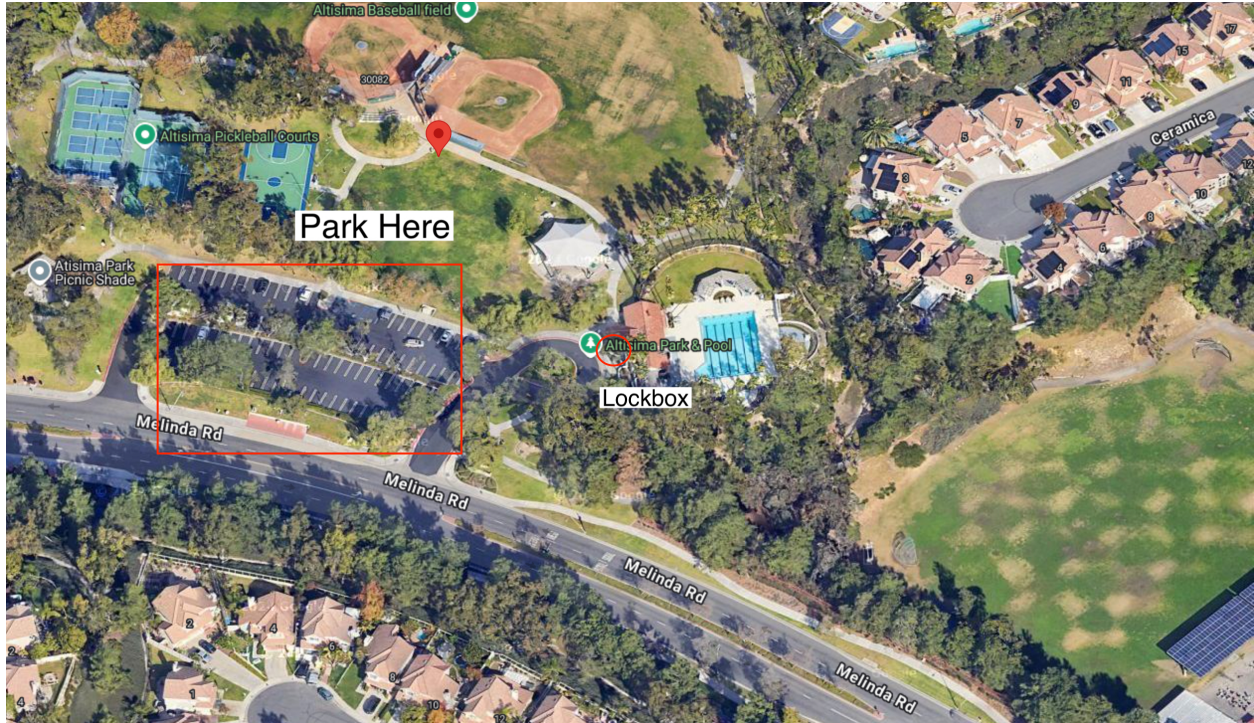

# Altisima

30082 Melinda Rd Rancho Santa Margarita, CA 92688

Lockbox Code: 1145

Lockbox Location: