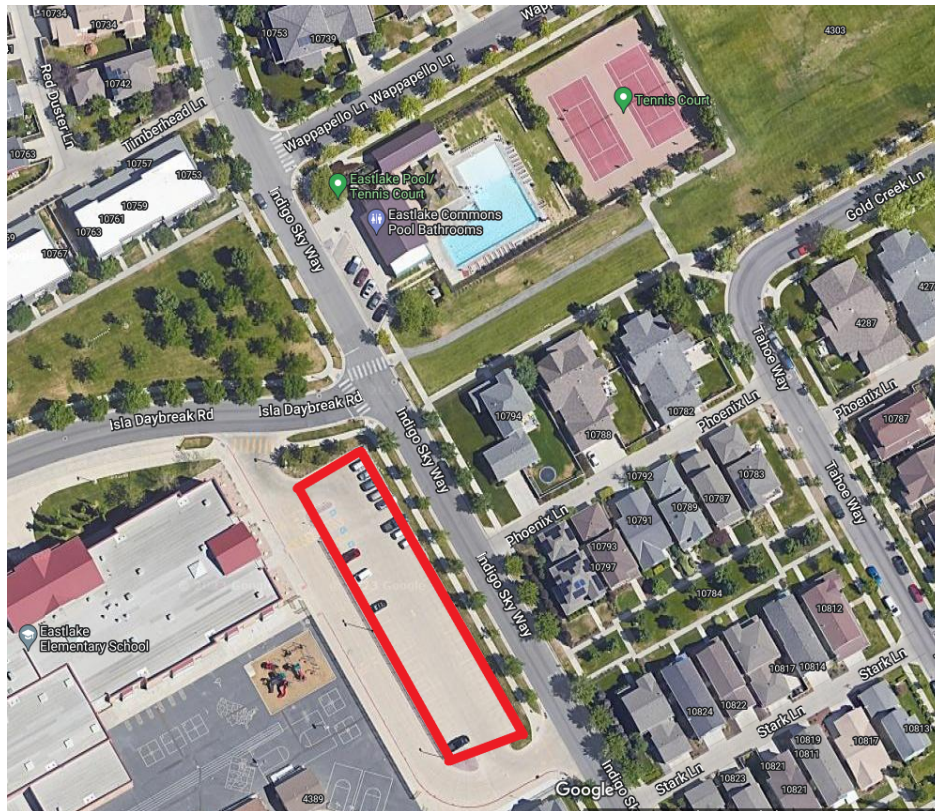

# Eastlake Pool

10761 Indigo Sky Way  
South Jordan UT, 84009

Employee parking in the designated areas highlighted in red.  
Lockbox located by the pump room, south side of building. Lockbox code: 3804