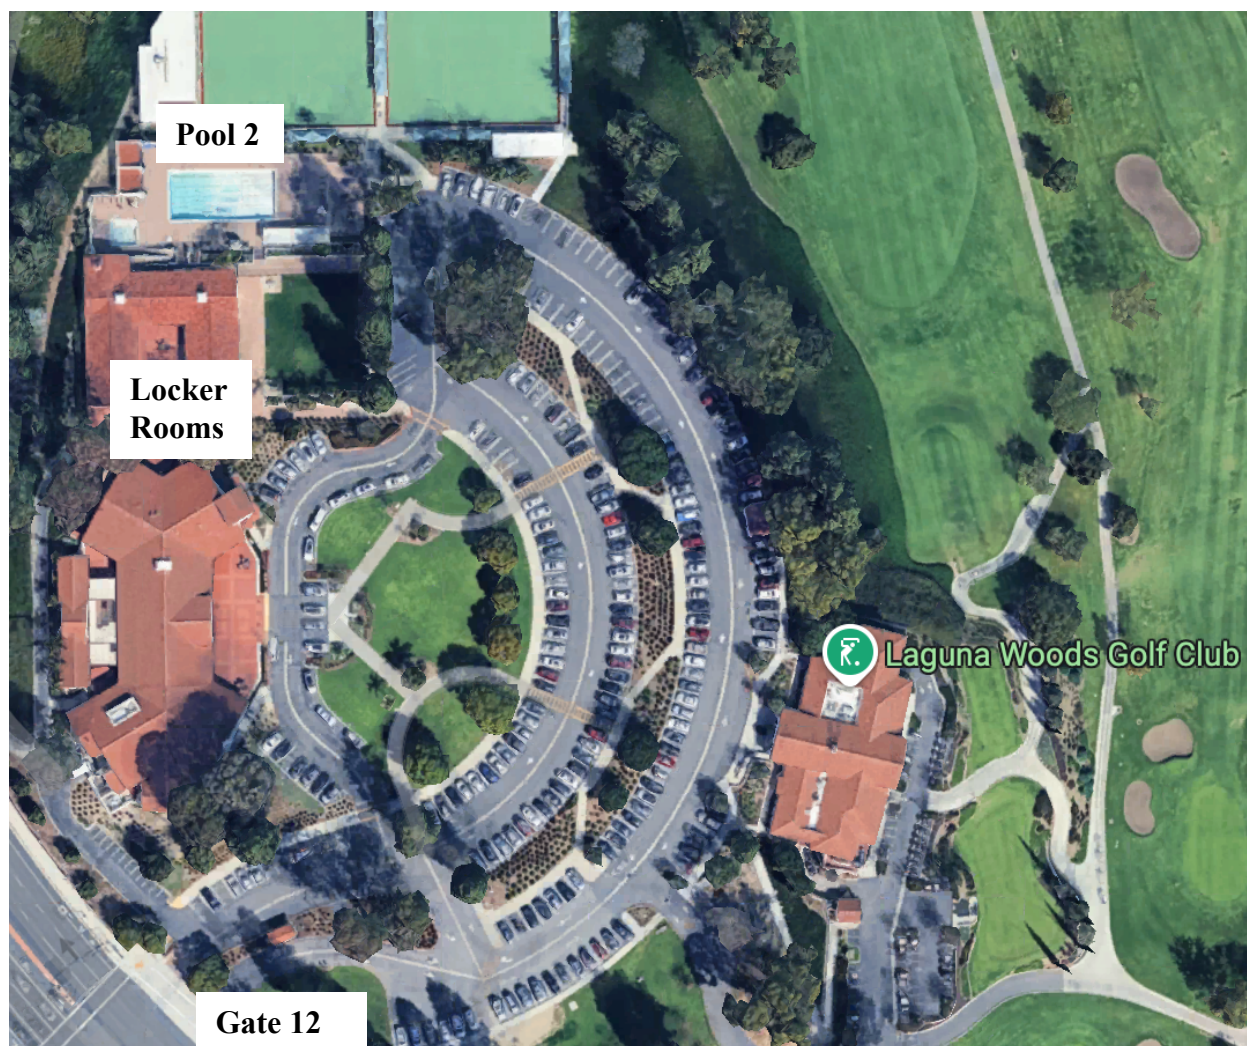

Laguna Woods – Pool 2 Access Information

24112 Moulton Parkway
Laguna Woods, CA 92637

Pool Hours

Winter Hours: Daily 7am-6pm

Summer Hours: Daily 7am-6pm

Cleaning Day: Wednesday Pool opens at 9am

Directions: From Moulton Parkway turn into Gate 12 to enter the facility parking lot. Continue straight as the pool is near the back of the parking lot and is right above the lawn bowling area. You will access the pool through the black gate.

Lockbox Code: 1145