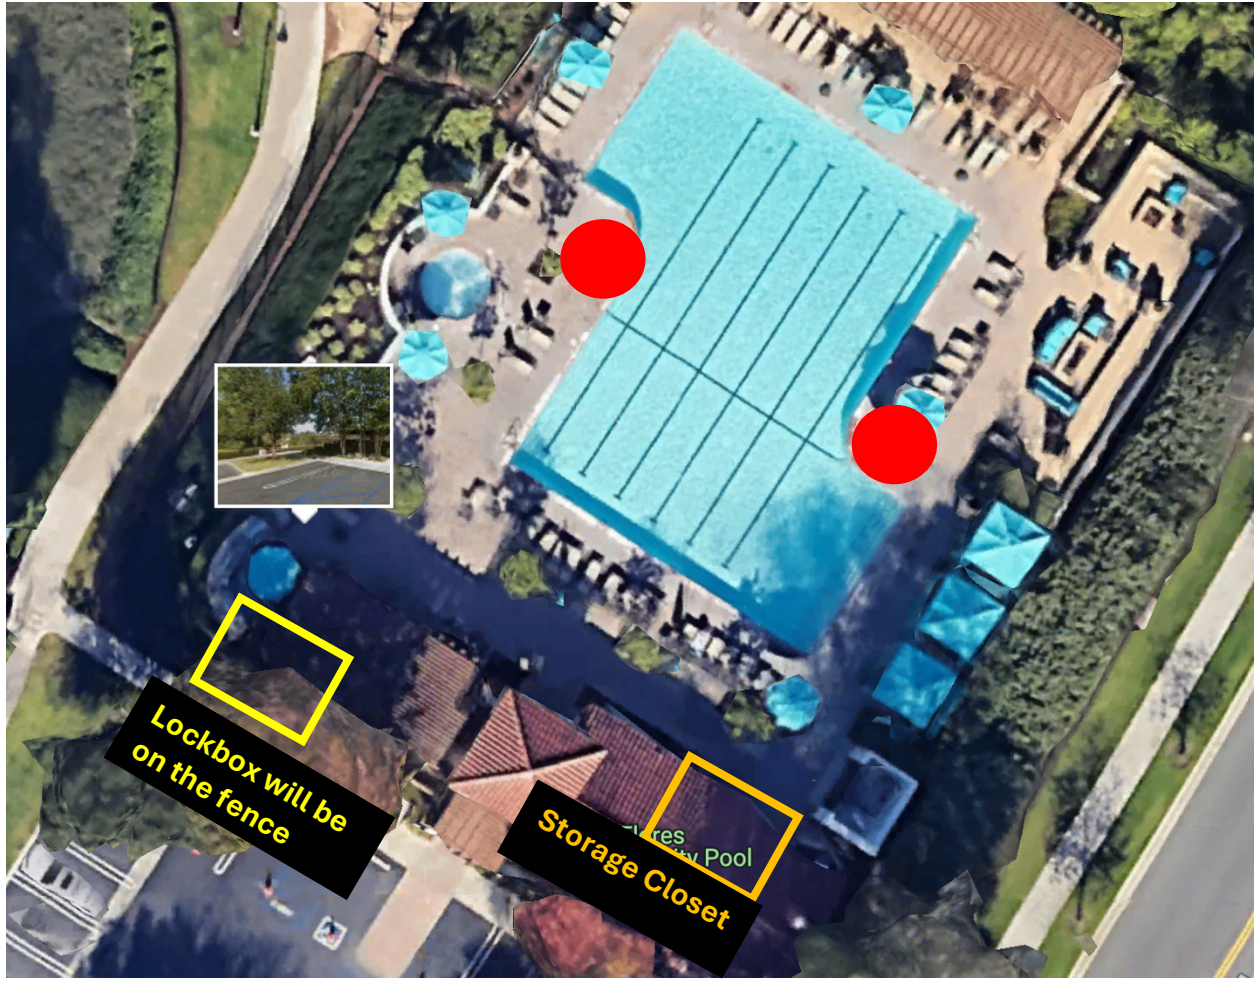

Las Flores

25537 Meandering Trail
Rancho Santa Margarita, CA 92688

To get accurate directions to the facility, use the GPS location in When I Work

Lockbox Code: 1145

Lockbox will be on the fence

Storage Closet